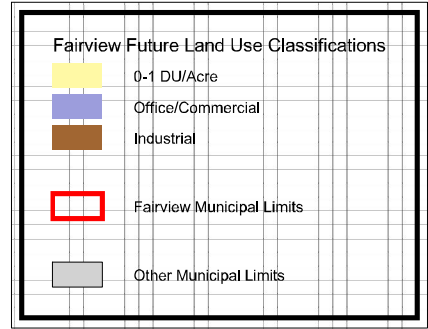

Town of Fairview

Future Land Use Plan

200 0 200 400 600 800 Feet