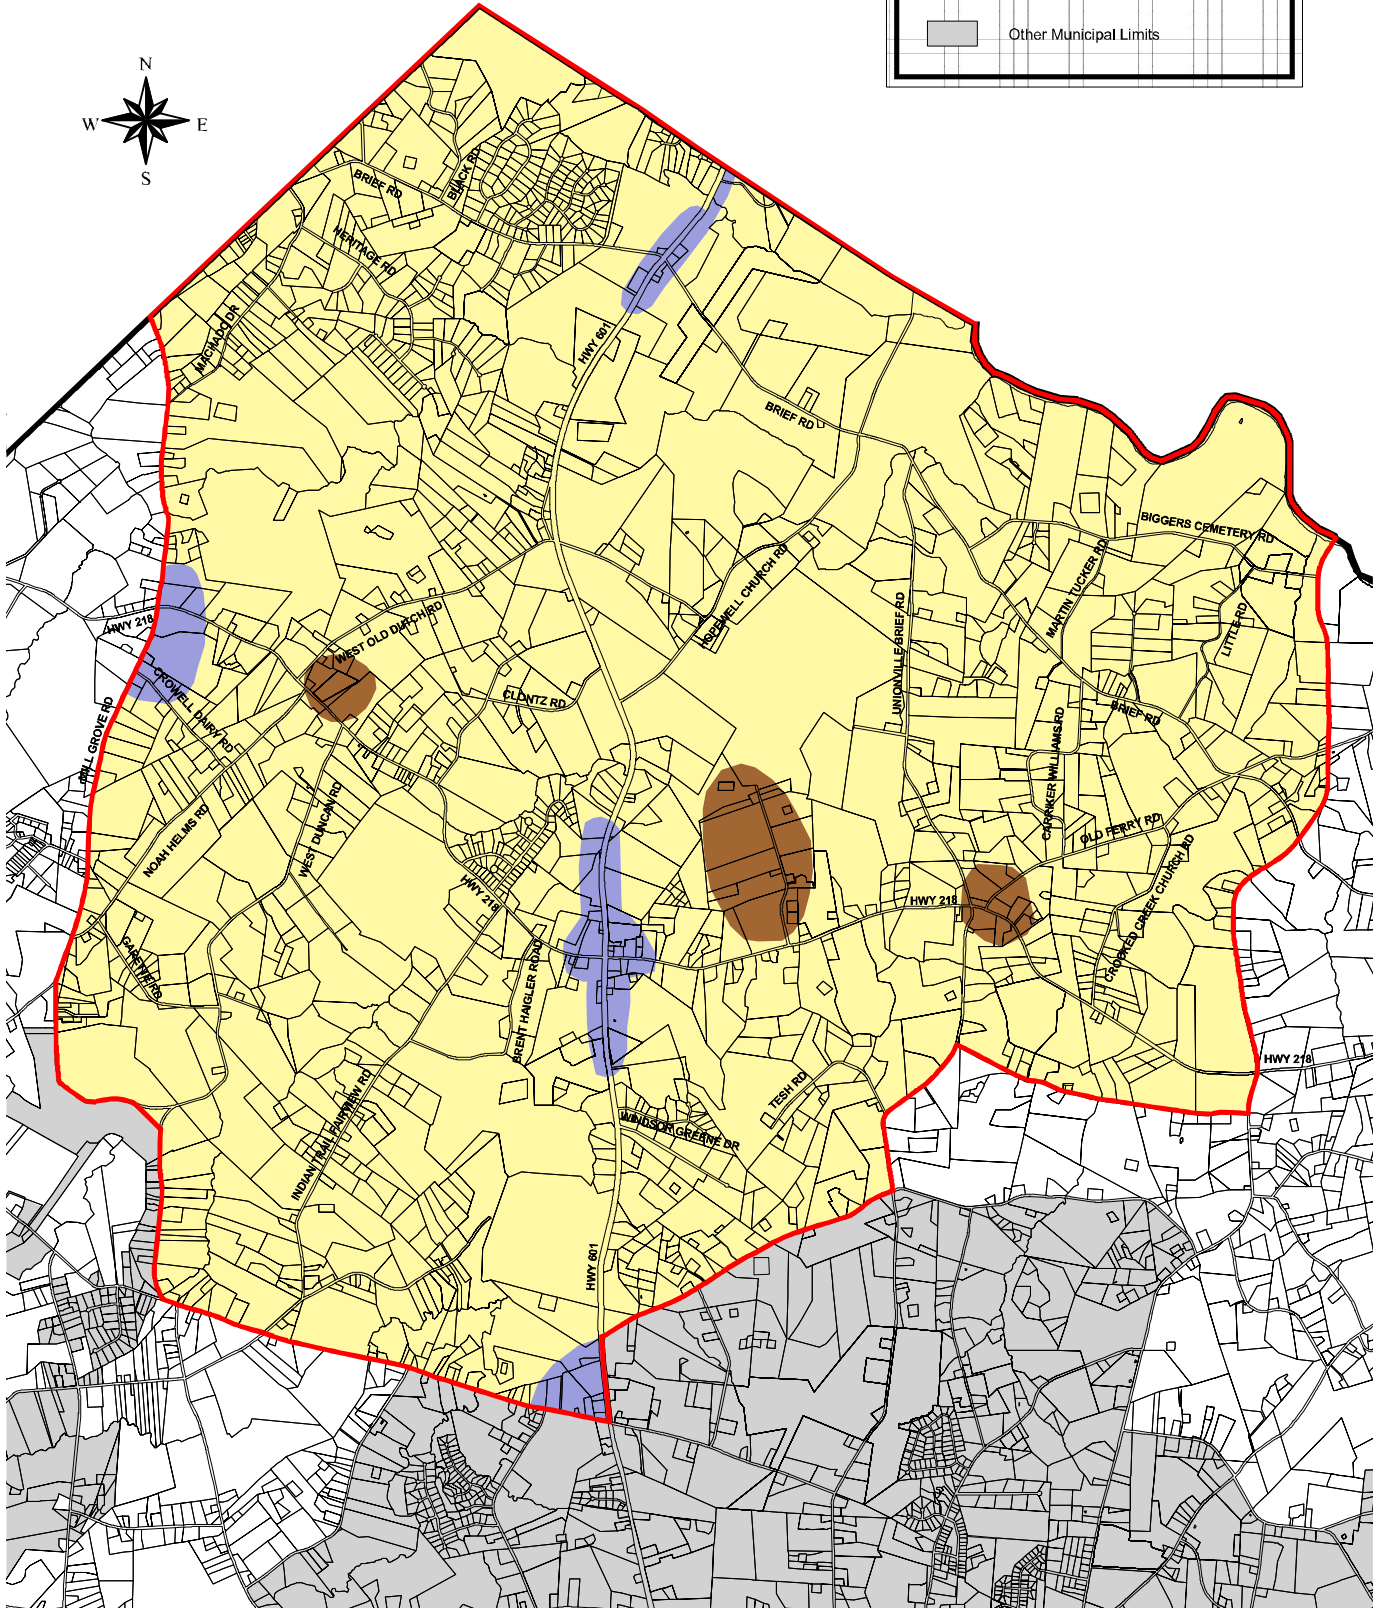

Town of Fairview

Future Land Use Plan

200 0 200 400 600 800 Feet